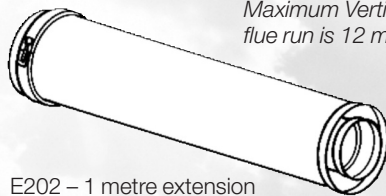

Vertical Flue

B325 – WH42/56 Non Condensing

Complete Kit comprising:

5136899	Vertical Flue Ski Boot Adaptor
E239	Vertical Terminal

Maximum Vertical
flue run is 12 metres.

E202 – 1 metre extension